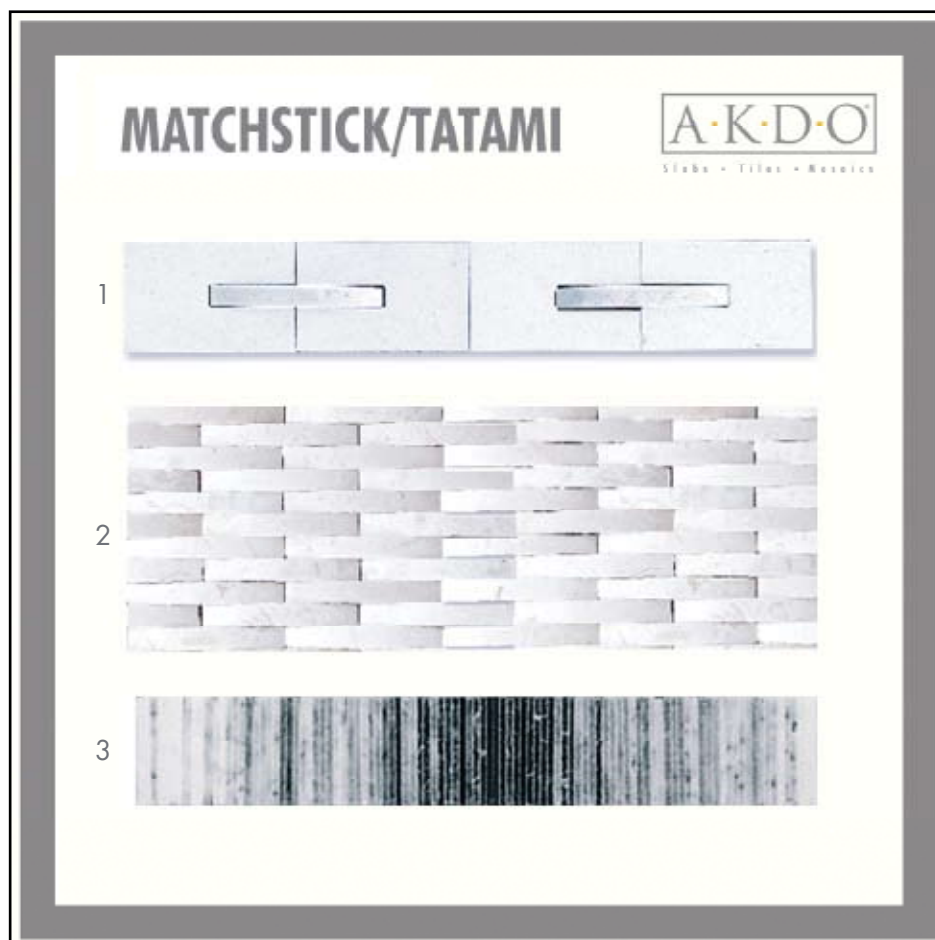

1 **Stick Composition 4 (P)**
Field: 12" x 12"
Lykia Beige
MB1279-STCOPO - **C**

2 **Linear Weave Medium (H)**
Field: 10 7/8" x 11 3/4"
Lykia Beige, Verde Laguna
MB1128-LWMDTO - **SO**

C = Stocked at AKDO Intertrade **P** = Stocked at AKDO Pacific **S** = Stocked at AKDO Southeast **SO** = Special Order

- 1 **Rain 2 (P & H)**
Field: 24" x 12"
Azul Celeste (H), Azul Macabus (P),
Thassos (H)
MB1246-RAINHO - **C**
- 2 **Scotch Winter (P)**
Field: 10 1/2" x 10 1/2"
Tiger Skin, Thassos, Charcoal Gray,
Turkish Gray
MB1232-SCOTP1 - **SO**

C = Stocked at AKDO Intertrade **P** = Stocked at AKDO Pacific **S** = Stocked at AKDO Southeast **SO** = Special Order

1 Weave Border 1 (P)

12 1/2" x 2"

Thassos

SDCV05-MS18BD - **SO**

2 Weave 1 (P)

Field: 8 1/2" x 12"