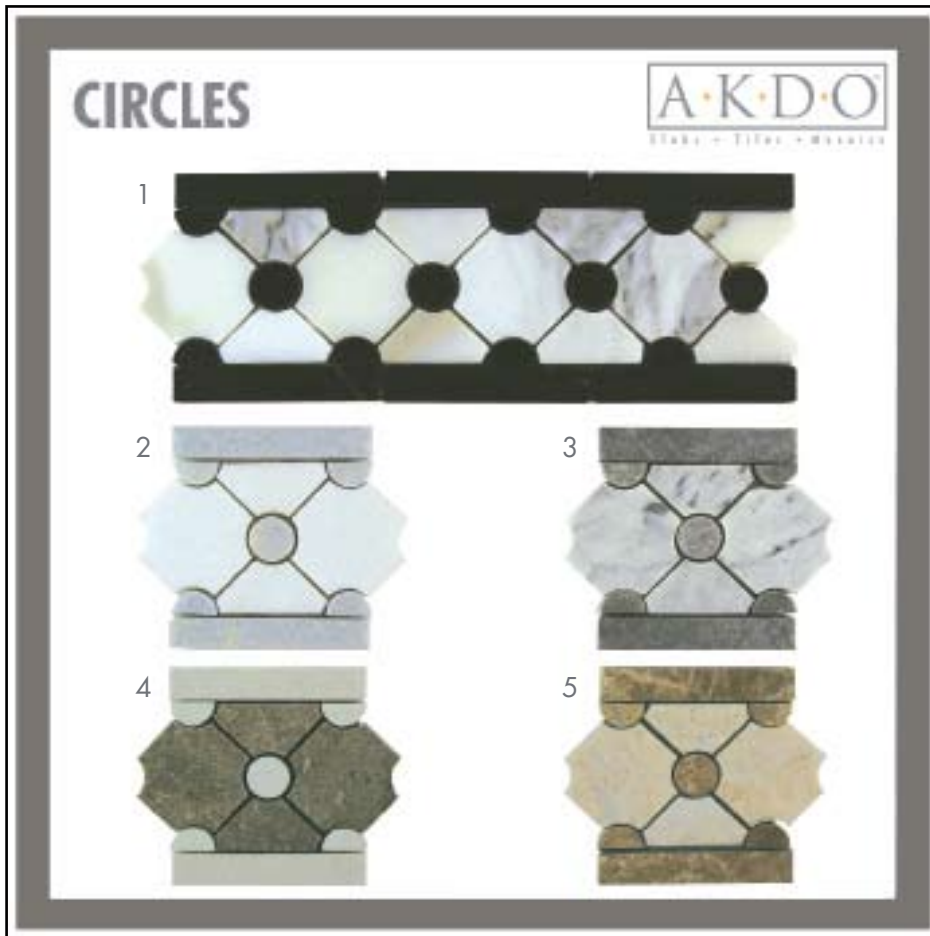

- 1 **Orbit Border Calacatta (P)**
  Field: 4" x 11" = .92 Inft
  Calacatta, Tulip Black Lines & Dots
  SDCR07-1041BD - **C**

- 2 **Orbit Border Thassos (P)**
  Field: 4" x 11" = .92 Inft
  Thassos, Azul Celeste Lines & Dots
  SDCR07-1040BD - **C**

- 3 **Orbit Border Carrara (H)**
  Field: 4" x 11" = .92 Inft
  Carrara, Blue Alps Lines & Dots
  SDCR07-1044BD - **C**

- 4 **Orbit Border Pistachio Green (H)**
  Field: 4" x 11" = .92 Inft
  Pistachio Green, Ephesus Dune Lines & Dots
  SDCR07-1042BD - **C**

- 5 **Orbit Border Tawny Beige (P)**
  Field: 4" x 11" = .92 Inft
  Tawny Beige, Emperador Light Turkish Lines & Dots
  SDCR07-1043BD - **C**

C = Stocked at AKDO Corporate   **P** = Stocked at AKDO Pacific   **S** = Stocked at AKDO Southeast   **SO** = Special Order