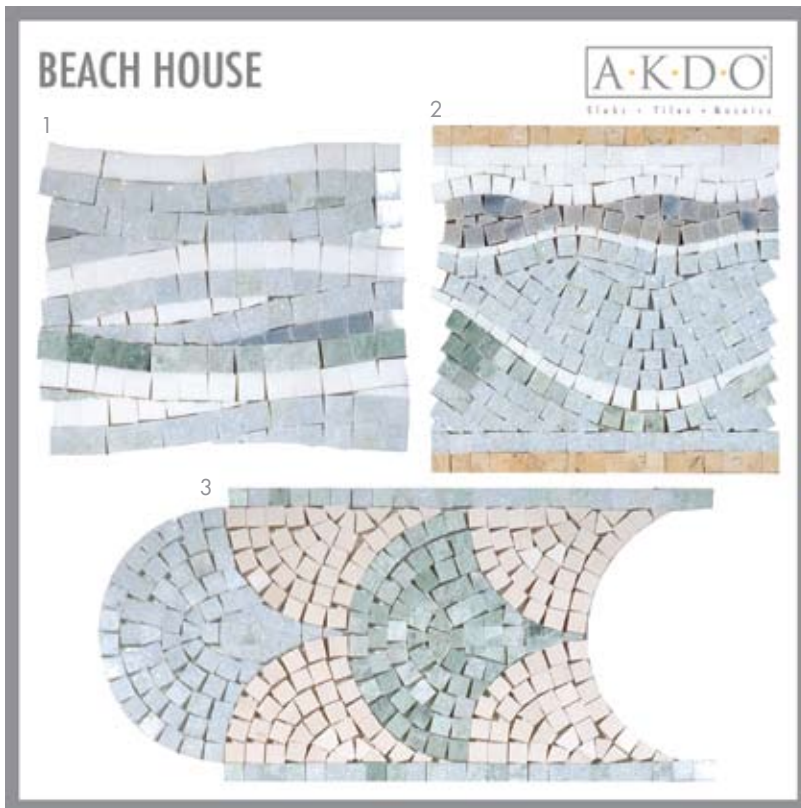

Beach House complete Collection:

- 3/4 x 3/4 Ebb Blend
- 3/4 x 3/4 Foam Blend
- 3/4 x 3/4 Marine Blend
- 3/4 x 3/4 Sand Blend
- Blue Scallop
- Scallop
- Current Mosaic
- Cyclone Border
- Cyclone Continuous Corner
- Sea Creature Dolphin Border & Insert
- Sea Creature Grouper Border & Insert
- Sea Creature Marlin Border & Insert
- Sea Creature Octopus Border & Insert
- Sea Creature Seahorse Border & Insert
- Sea Creature Starfish Border & Insert
- Sea Creature Plain Border
- Shell Border
- Shell Continuous Corner
- Spinnaker Border
- Spinnaker Continuous Corner
- Tide Pool Border
- Tide Pool Continuous Corner
- Waves Border
- Waves Block Corner
- Waves Continuous Corner
- Bow Nautical Insert
- Lighthouse Insert
- Port Nautical Insert
- Azimuth
- Captains Wheel
- Paspas

1. **3/4 x 3/4 Ebb Blend:** Azul Celeste (P), Ming Green (P), St. Vant (P) - Field: 12" x 12" - MB1246-MM34P1 - **C P**
2. **3/4 x 3/4 Sand Blend:** Afyon Sugar (P), Azul Celeste (P), Bursa Beige (P), Jerusalem Gold (P) - Field: 12" x 12" - LS1106-MM34P0 - **C P S**
3. **3/4 x 3/4 Marine Blend:** Azul Celeste (P), Ming Green (P), Thassos (P) - Field: 12" x 12" - MB1246-MM34P0 - **C P S**
4. **Sea Creature Border Dolphin:** Azul Celeste (P), Ming Green (P), Thassos (P) - Field: 4" x 8" - SDCV03-BH18BD - **C**
5. **Sea Creature Insert Dolphin:** Azul Celeste (P), Jerusalem Gold (P), Ming Green (P), Thassos (P) - Field: 4" x 4" - SDCV03-BH18IN - **C**
6. **Spinnaker Border:** Azul Celeste (P), Jerusalem Gold (P), Ming Green (P), Thassos (P) - Field: 4 3/4" x 11 3/4" - SDCV03-BH05BD - **C**

Material Shown: Sea Creature Border Grouper: Azul Celeste (P), Ming Green (P), Thassos (P) 3/4" Slab Carrara (P)

C = Stocked at AKDO Intertrade **P** = Stocked at AKDO Pacific **S** = Stocked at AKDO Southeast **SO** = Special Order