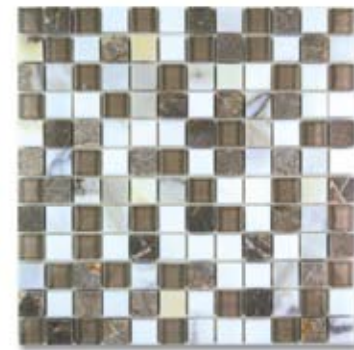

Material Shown: Mingled Calacatta - Calacatta (H) & Mojave Brown Medium (Clear)

C = Stocked at AKDO Corporate P = Stocked at AKDO Pacific S = Stocked at AKDO Southeast SO = Special Order

Due to the inherent characteristics of natural stone, there may be variations in color and texture from lot to lot. The pigments used in the manufacturing of glass tiles and mosaics may cause color variations from lot to lot.

7/8 x 7/8 Blends

Dawn Blend
MB1232-SG78H0 - C P
 Thassos (H), Arctic White (Frosted) &
 Caspian Blue Light (Frosted)
 Size: 12" x 12" = 1.0 sqft

Dusk Blend
LS1217-SG78P0 - C P
 Pistachio Green (P), Lykia Beige (P) &
 Mojave Brown Dark (Clear)
 Size: 12" x 12" = 1.0 sqft

Light Blend
MB1312-SG78P0 - C P S
 Emperador Light Turkish (P), Ephesus Dune (P) &
 Mojave Brown Medium (Clear)
 Size: 12" x 12" = 1.0 sqft

Shadow Blend
MB1508-SG78P0 - C P S
 Calacatta (P), Olive Gray (P), Thassos (P) &
 Mojave Brown Medium (Clear)
 Size: 12" x 12" = 1.0 sqft